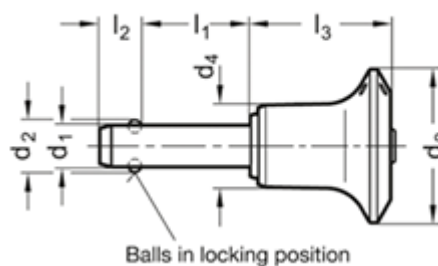

Article number: 201139530

Description: E+G stainless steel-ball lock pin
GN 113.9-5-30

Measures

Application example

d1	= 5
d2	= 5.5
d3	= 23
d4	= 10.2
l1	= 30
l2	= 6
l3	= 20.2
Resilience (N)	= 14

Weight in (g) = 26