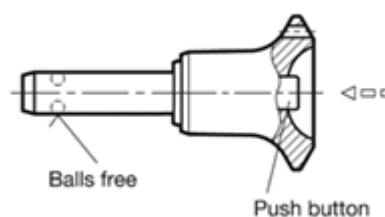

Article number: 201139530

Description: E+G stainless steel-ball lock pin
GN 113.9-5-30

Measures

Application example

d1	= 5
d2	= 5.5
d3	= 23
d4	= 10.2
l1	= 30
l2	= 6
l3	= 20.2
Resilience (N)	= 14

Weight in (g) = 26